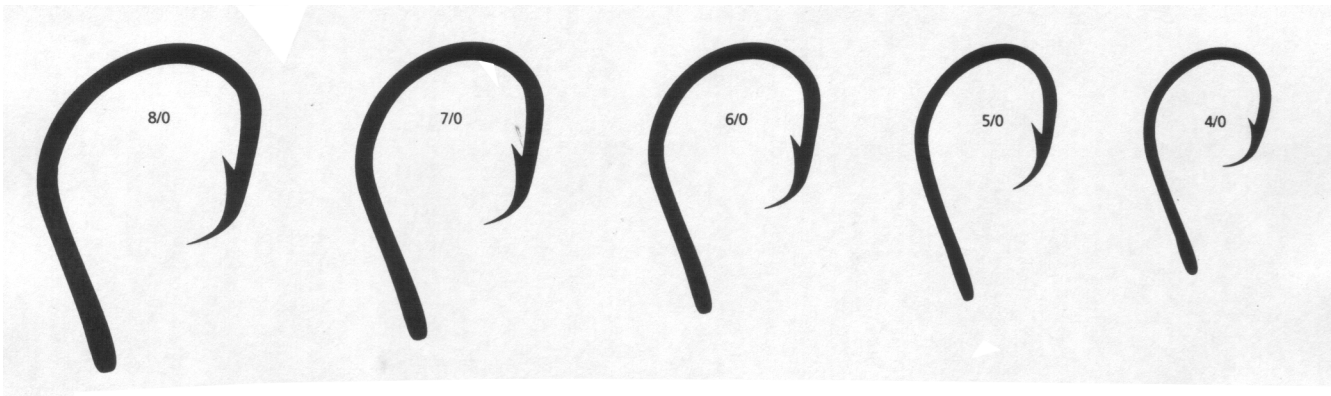

Mustad® Circle Hooks

Style 39960ST, 39963 and 39965 and 39950BL (page 2)

Size Chart -
Please print for
accurate sizing.

39960ST Circle- Ringed eye, Duratin, barb curved in. Available in boxes of 100 in sizes 20/0 (largest) to 8/0.

39963 Circle- Open eye, Duratin, barb curved in. Available in boxes of 100 in sizes 16/0 (Largest) to 10/0.

39965 Circle- Large ringed eye, Duratin, barb curved in. Available in boxes of 100 in sizes 16/0

Mustad Ultra Point Circle Hooks Style 39950BL

39950BL Ultra Point Circle- Ringed eye, Chemically sharpened, nor-tempered, point curved in. Special black finish. Available in boxes of 25 in sizes 8/0 (largest) to 4/0

Mustad Triple Strength Circle Hook Style 39966ST

39966ST Triple Strength Circle. Slightly offset 10 degrees. Point bent in, ringed eye, Duratin. Available in boxes of 100 in size 16/0 only.

Size Chart -
Please print for
accurate sizing.