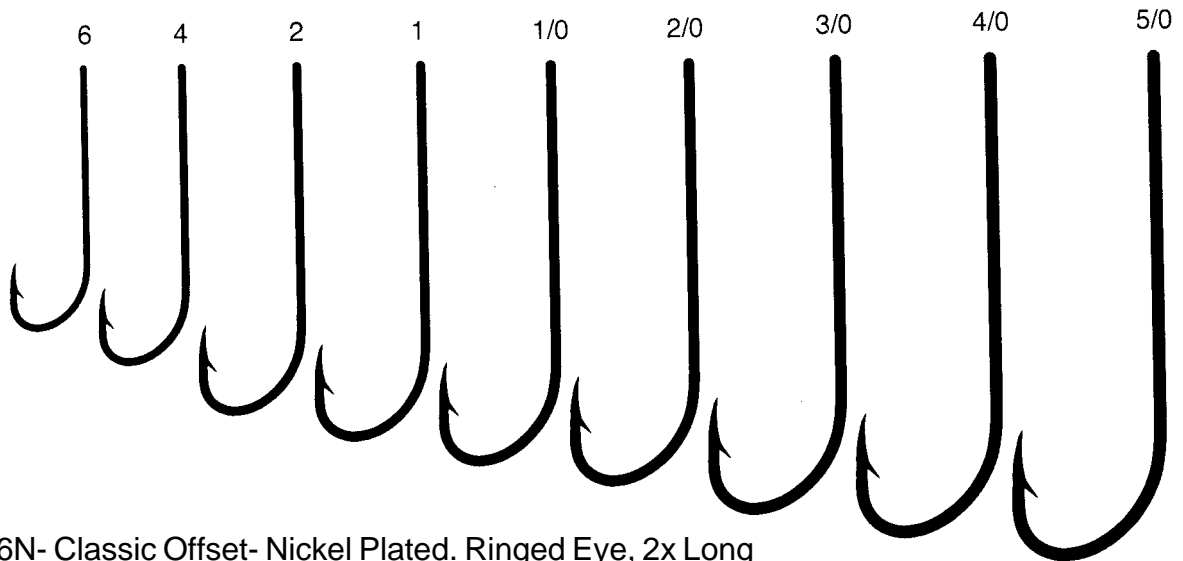

Eagle Claw® Light Wire Circle Hook Style L197

Size Chart - Please print for accurate sizing.

L197- Lazer Sharp® Circle Sea™. Sea Guard™ Finish. Offset, Ringed Eye, Light Wire. 95% lip hook Rate. Available in sizes 2/0-5/0 in boxes of 100 and 1000.

Eagle Claw® Long Shank Beak Hooks Style 66N

66N- Classic Offset- Nickel Plated. Ringed Eye, 2x Long Shank, Forged. Available in sizes #8 - 5/0 in Boxes of 100 and 1000.

1 inch

www.snllcorp.com

Email: snllcorp@snllcorp.com