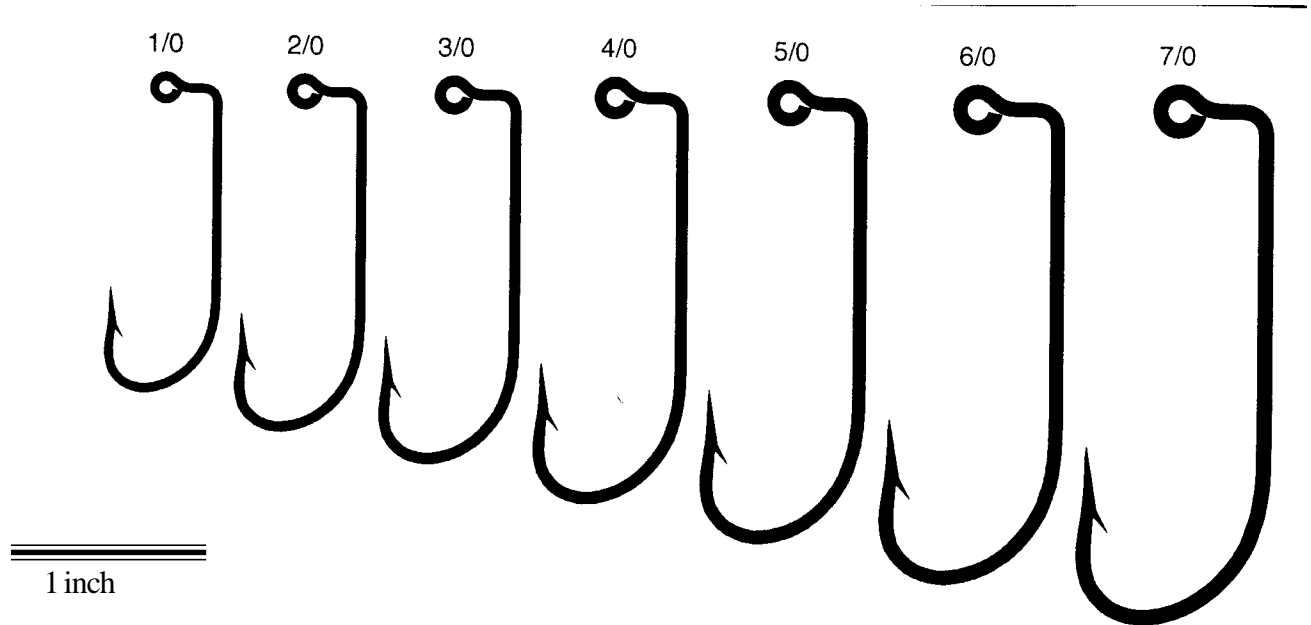

Eagle Claw® O'Shaughnessy Jig Hook Style 635

Size Chart - Please print for accurate sizing.

635- Classic O'Shaughnessy Jig Hook, Sea Guard, Non-offset, 90° bend, Forged.
Available in sizes #6 - 7/0 in bulk 1000 only.