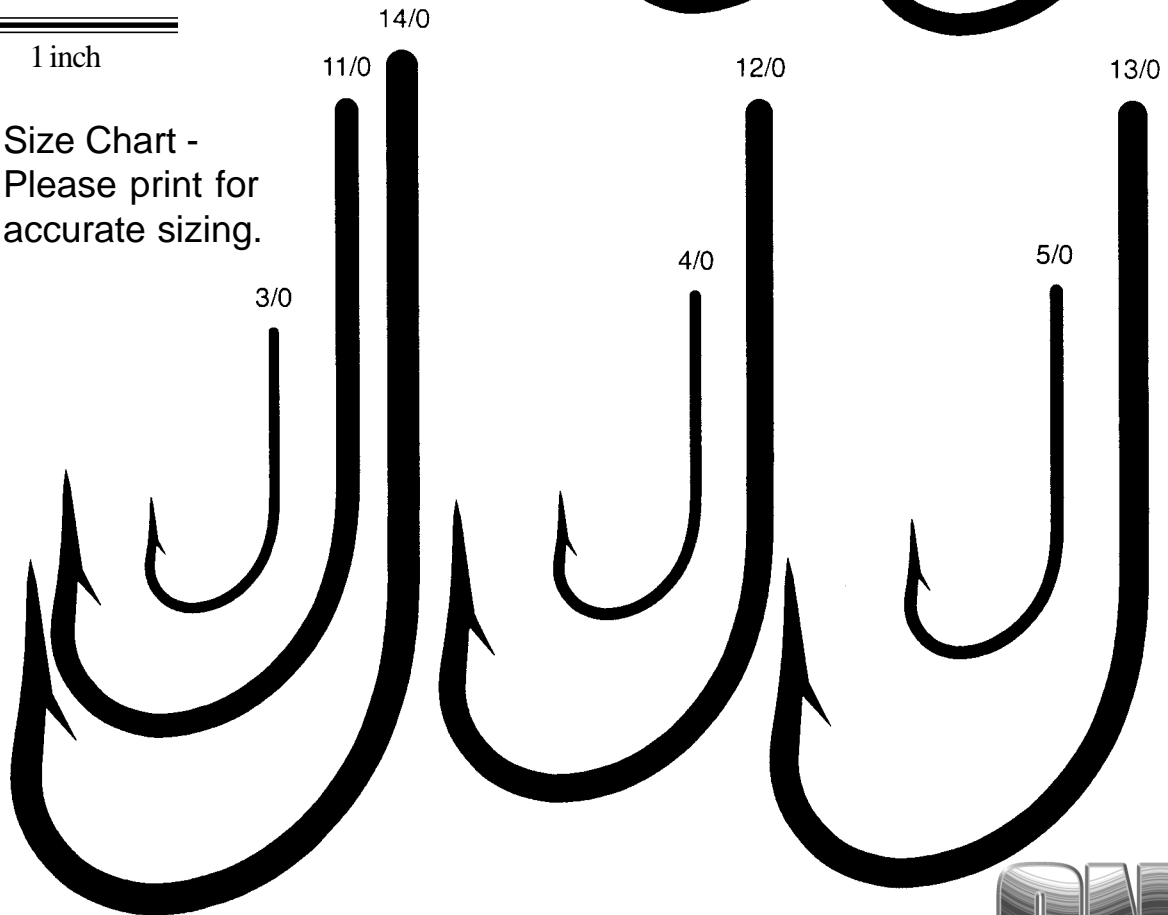

Eagle Claw® Large Eye O'Shaughnessy Style 254N

Size Chart -
Please print for
accurate sizing.

254N- Classic O'Shaughnessy, Nickel Plated, Large Ringed Eye, Non-offset, Forged. Available in sizes #6 - 14/0 in Boxes of 100 and 1000.