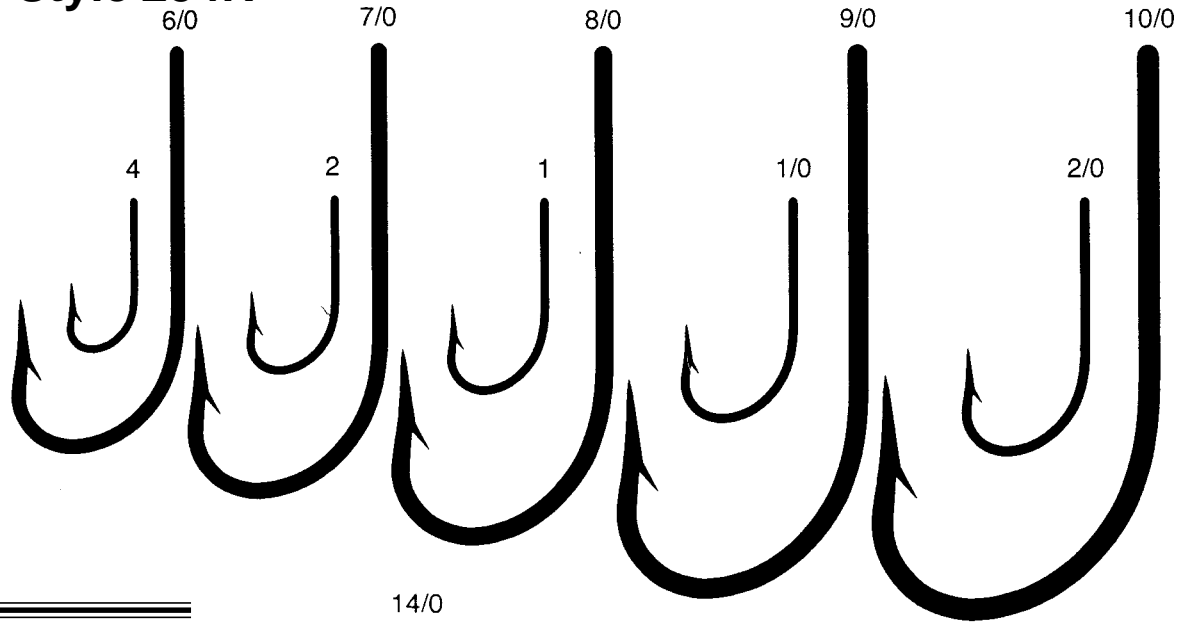

Eagle Claw® Large Eye O'Shaughnessy Style 254N

Size Chart -
Please print for
accurate sizing.

254N- Classic O'Shaughnessy, Nickel Plated, Large Ringed Eye, Non-offset, Forged. Available in sizes #6 - 14/0 in Boxes of 100 and 1000.