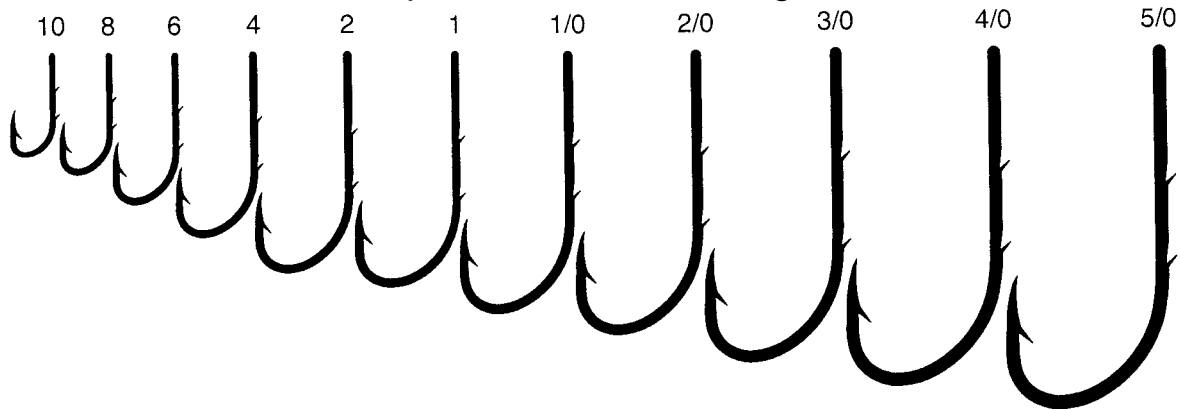

# Eagle Claw® Classic Baitholder Style 186 and 189

Size Chart - Please print for accurate sizing.

186- Classic Baitholder, Bronze, Offset, Ringed Eye, Two Slices in Shank, Forged. Available in sizes #8 - 4/0 in Boxes of 100 and 1000.

189- Classic Baitholder, Nickel, Offset, Ringed Eye, Two Slices in Shank, Forged. Available in sizes #8 - 5/0 in Boxes of 100 and 1000.

# Eagle Claw® Lazer Sharp® Treble Hook Style L774

L774- Lazer Sharp® Treble Hook, Bronze, Straight Point, Regular Shank, 4X Strong. Available in sizes #6 - 4/0 in Boxes of 100 and 1000.

[www.snllcorp.com](http://www.snllcorp.com)