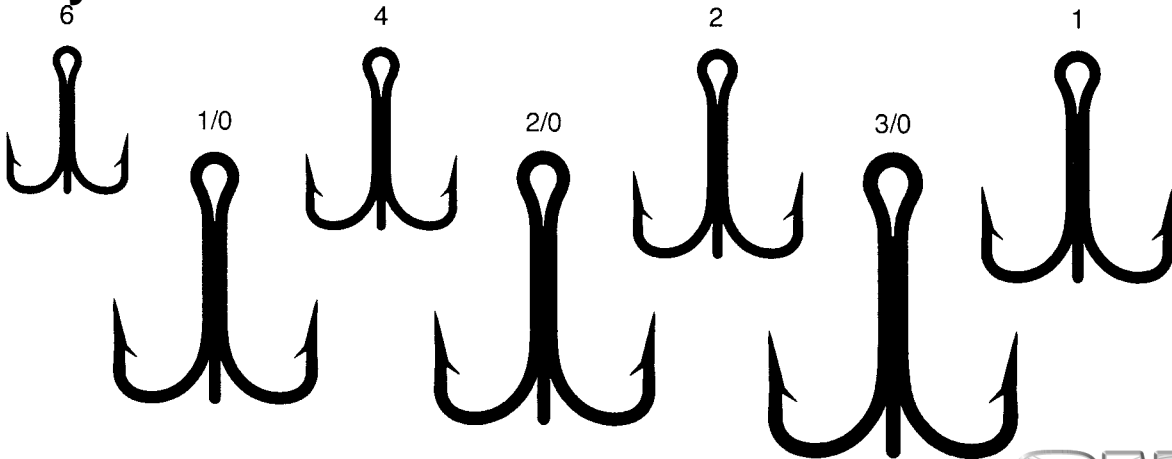

# Eagle Claw® Classic Baitholder Style 186 and 189

Size Chart - Please print for accurate sizing.

186- Classic Baitholder, Bronze, Offset, Ringed Eye, Two Slices in Shank, Forged. Available in sizes #8 - 4/0 in Boxes of 100 and 1000.

189- Classic Baitholder, Nickel, Offset, Ringed Eye, Two Slices in Shank, Forged. Available in sizes #8 - 5/0 in Boxes of 100 and 1000.

# Eagle Claw® Lazer Sharp® Treble Hook Style L774

L774- Lazer Sharp® Treble Hook, Bronze, Straight Point, Regular Shank, 4X Strong. Available in sizes #6 - 4/0 in Boxes of 100 and 1000.

[www.snllcorp.com](http://www.snllcorp.com)